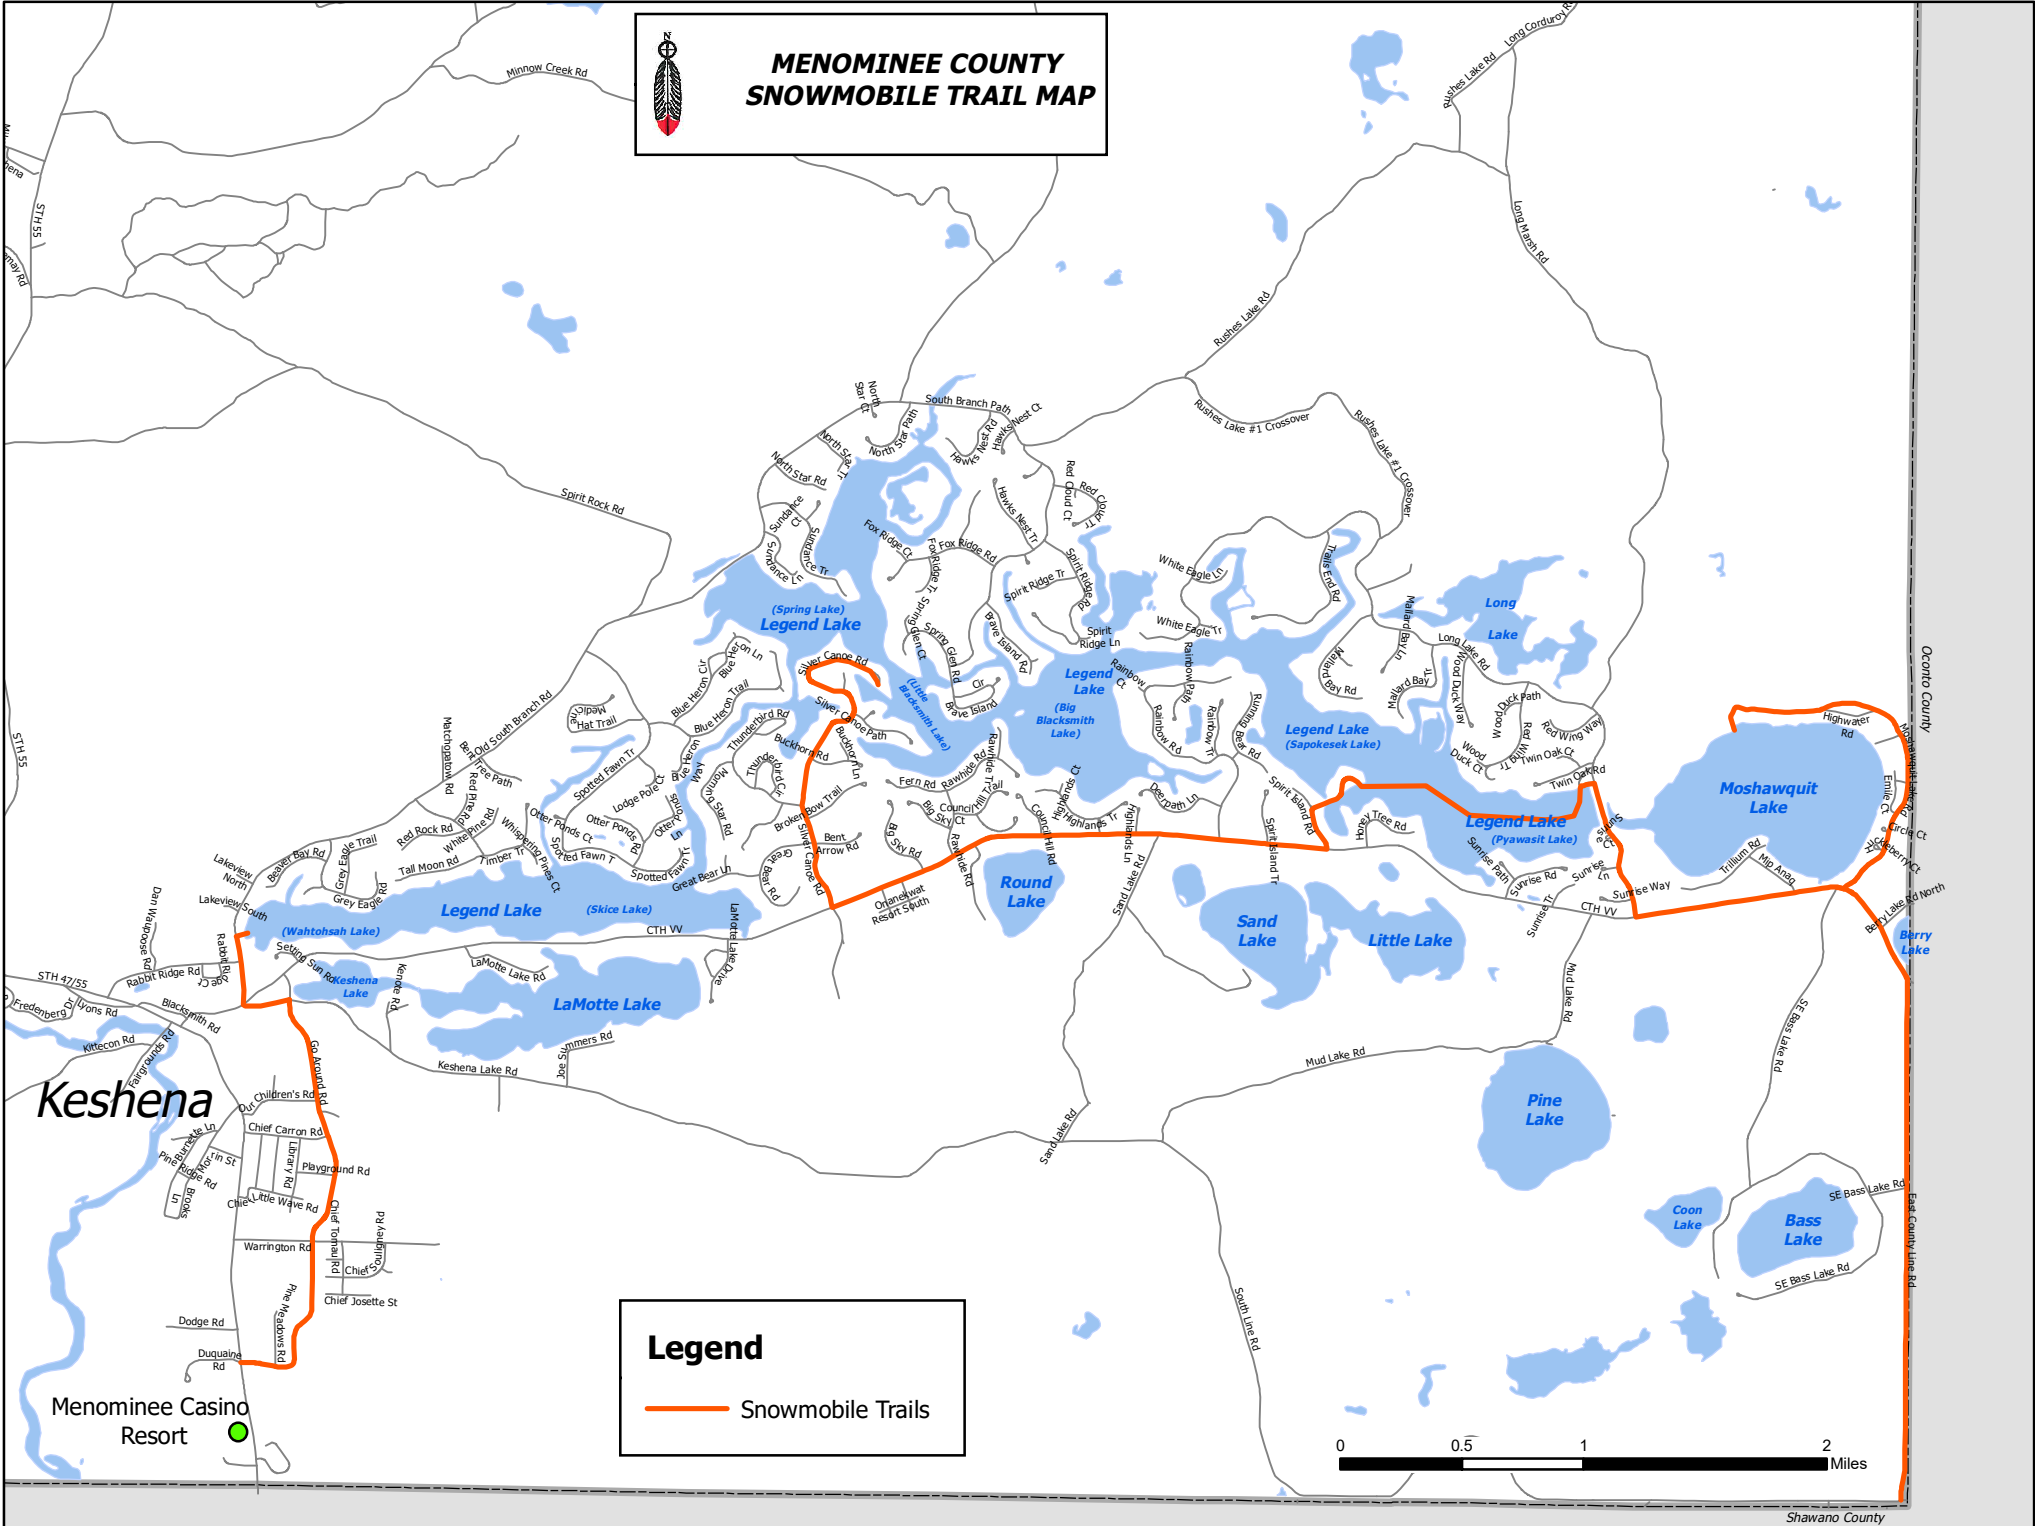

MENOMINEE COUNTY

SNOWMOBILE TRAIL MAP

Legend

— Snowmobile Trails

Keshena

Menominee Casino
Resort