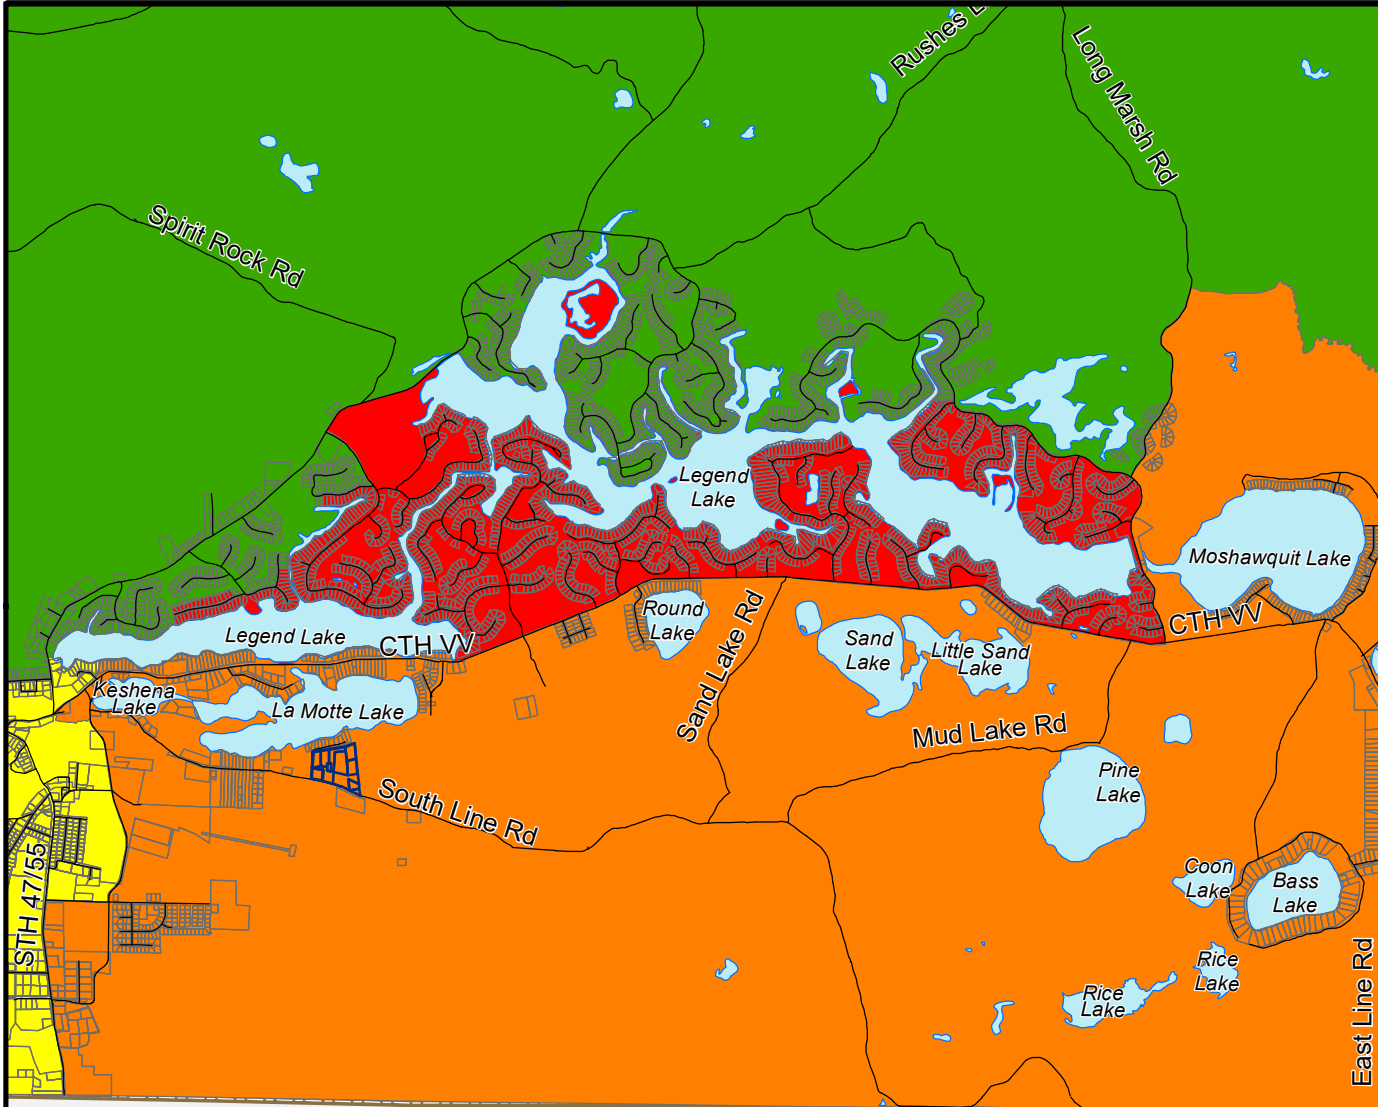

Final Supervisory District 4 Menominee County, Wisconsin

Legend

Supervisory Plan Districts SUPERID20

- 5507801
- 5507802
- 5507803
- 5507804
- 5507805

Reservation Boundary

Source: Supervisory Districts created from the WISE-LR software for the Wisconsin State Legislature. Digital Base Data provided by Menominee County.

Prepared by:
Menominee County GIS/Land Information Office
January 2022

Date: 1/28/2022

Shawano County