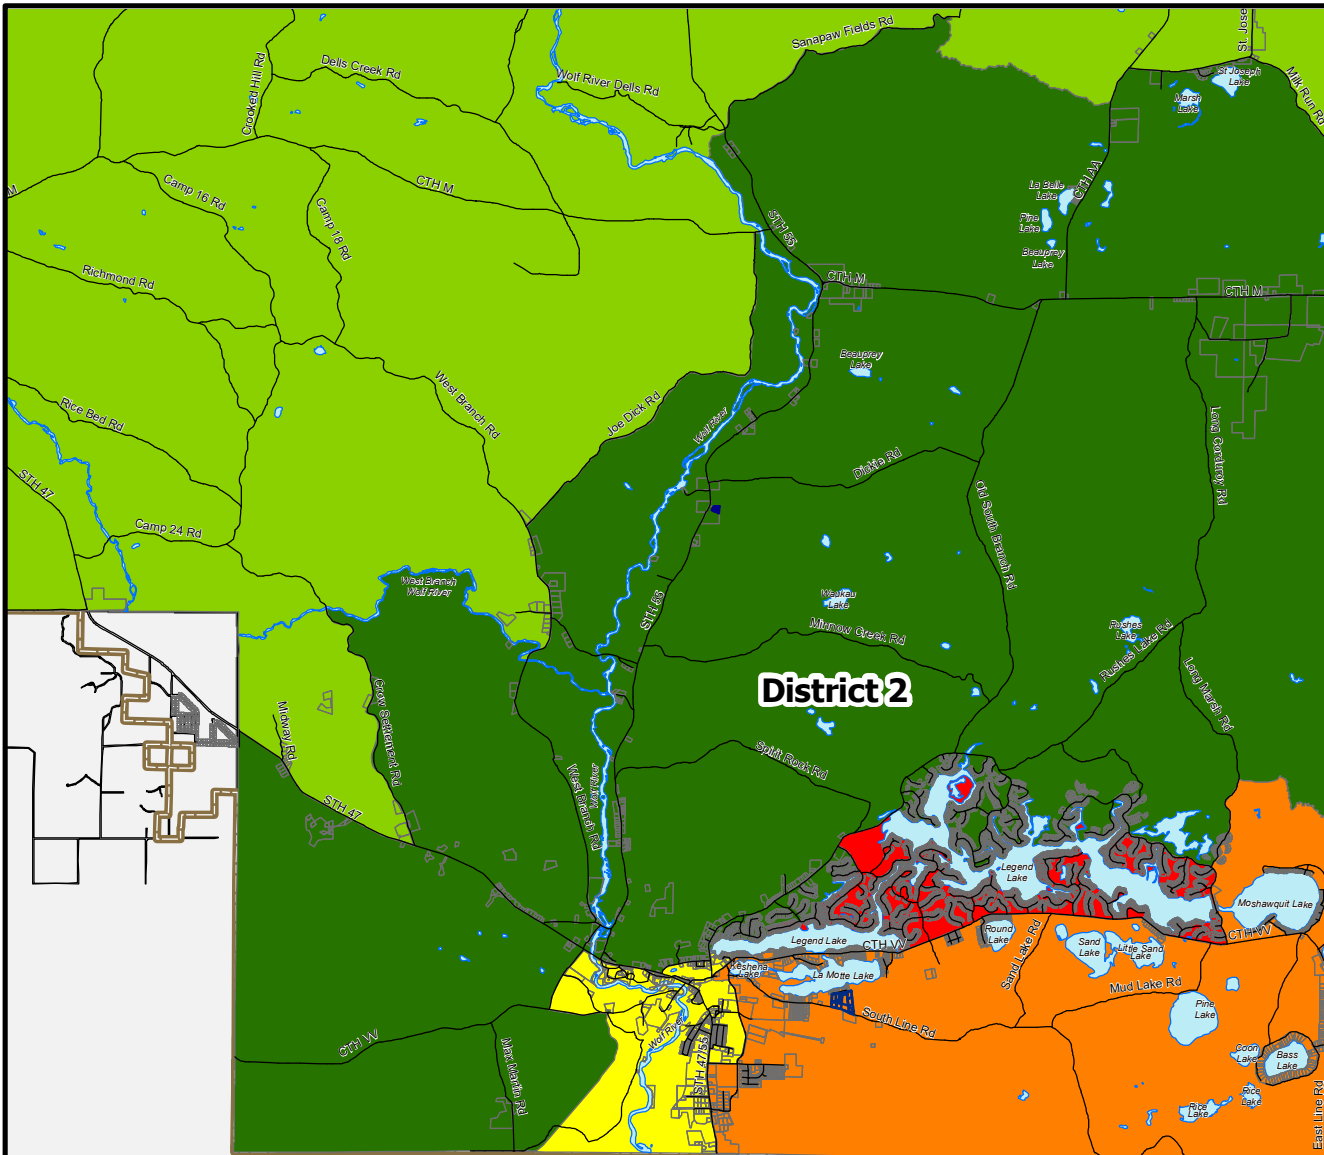

Final Supervisory District 2 Menominee County, Wisconsin

Legend

Supervisory Plan Districts

SUPERID20

- 5507801
- 5507802
- 5507803
- 5507804
- 5507805

Reservation Boundary

Oconto County

Shawano County

District 2

Source: Supervisory Districts created from the WISE-LR software for the Wisconsin State Legislature. Digital Base Data provided by Menominee County.

Prepared by:
Menominee County GIS/Land Information Office
January 2022