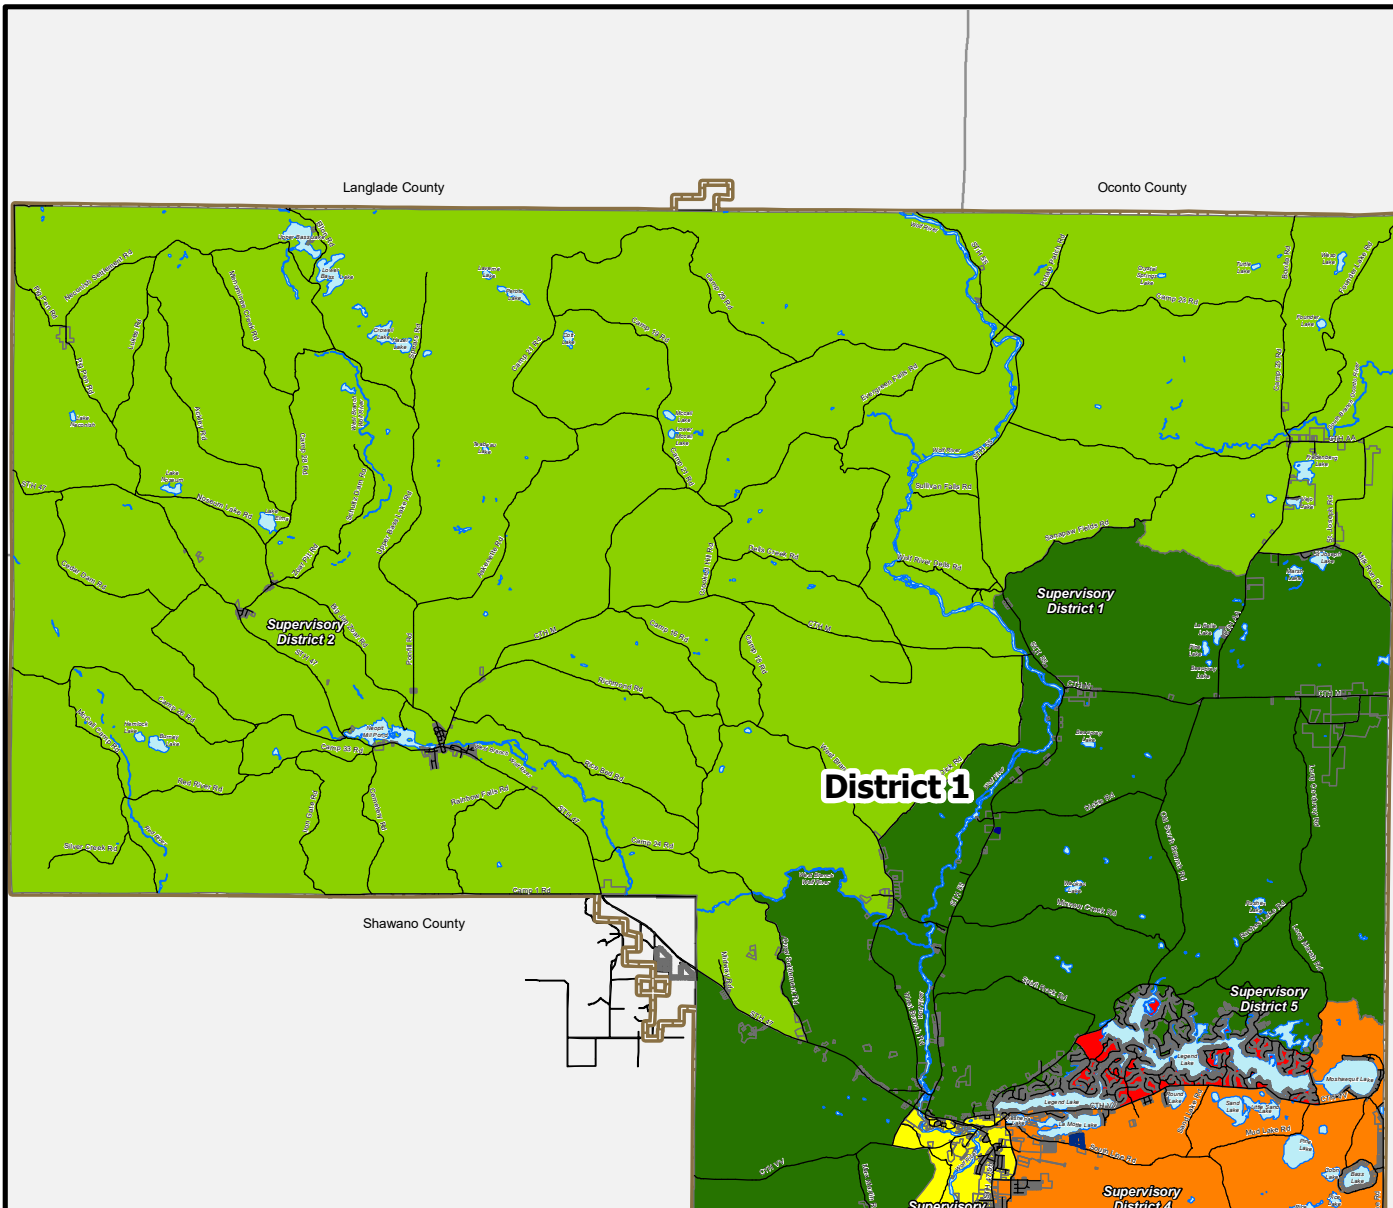

Final Supervisory District 1 Menominee County, Wisconsin

Legend

Supervisory Plan Districts

SUPERID20

- 5507801
- 5507802
- 5507803
- 5507804
- 5507805

Reservation Boundary

Source: Supervisory Districts created from the WISE-LR software for the Wisconsin State Legislature.
Digital Base Data provided by Menominee County.

Prepared by:
Menominee County GIS/Land Information Office
January 2022

Date: 1/28/2022

Oconto County

Langlade County

Oconto County

Shawano County

District 1

Supervisory District 1

Supervisory District 2

Supervisory District 5

Supervisory District 4