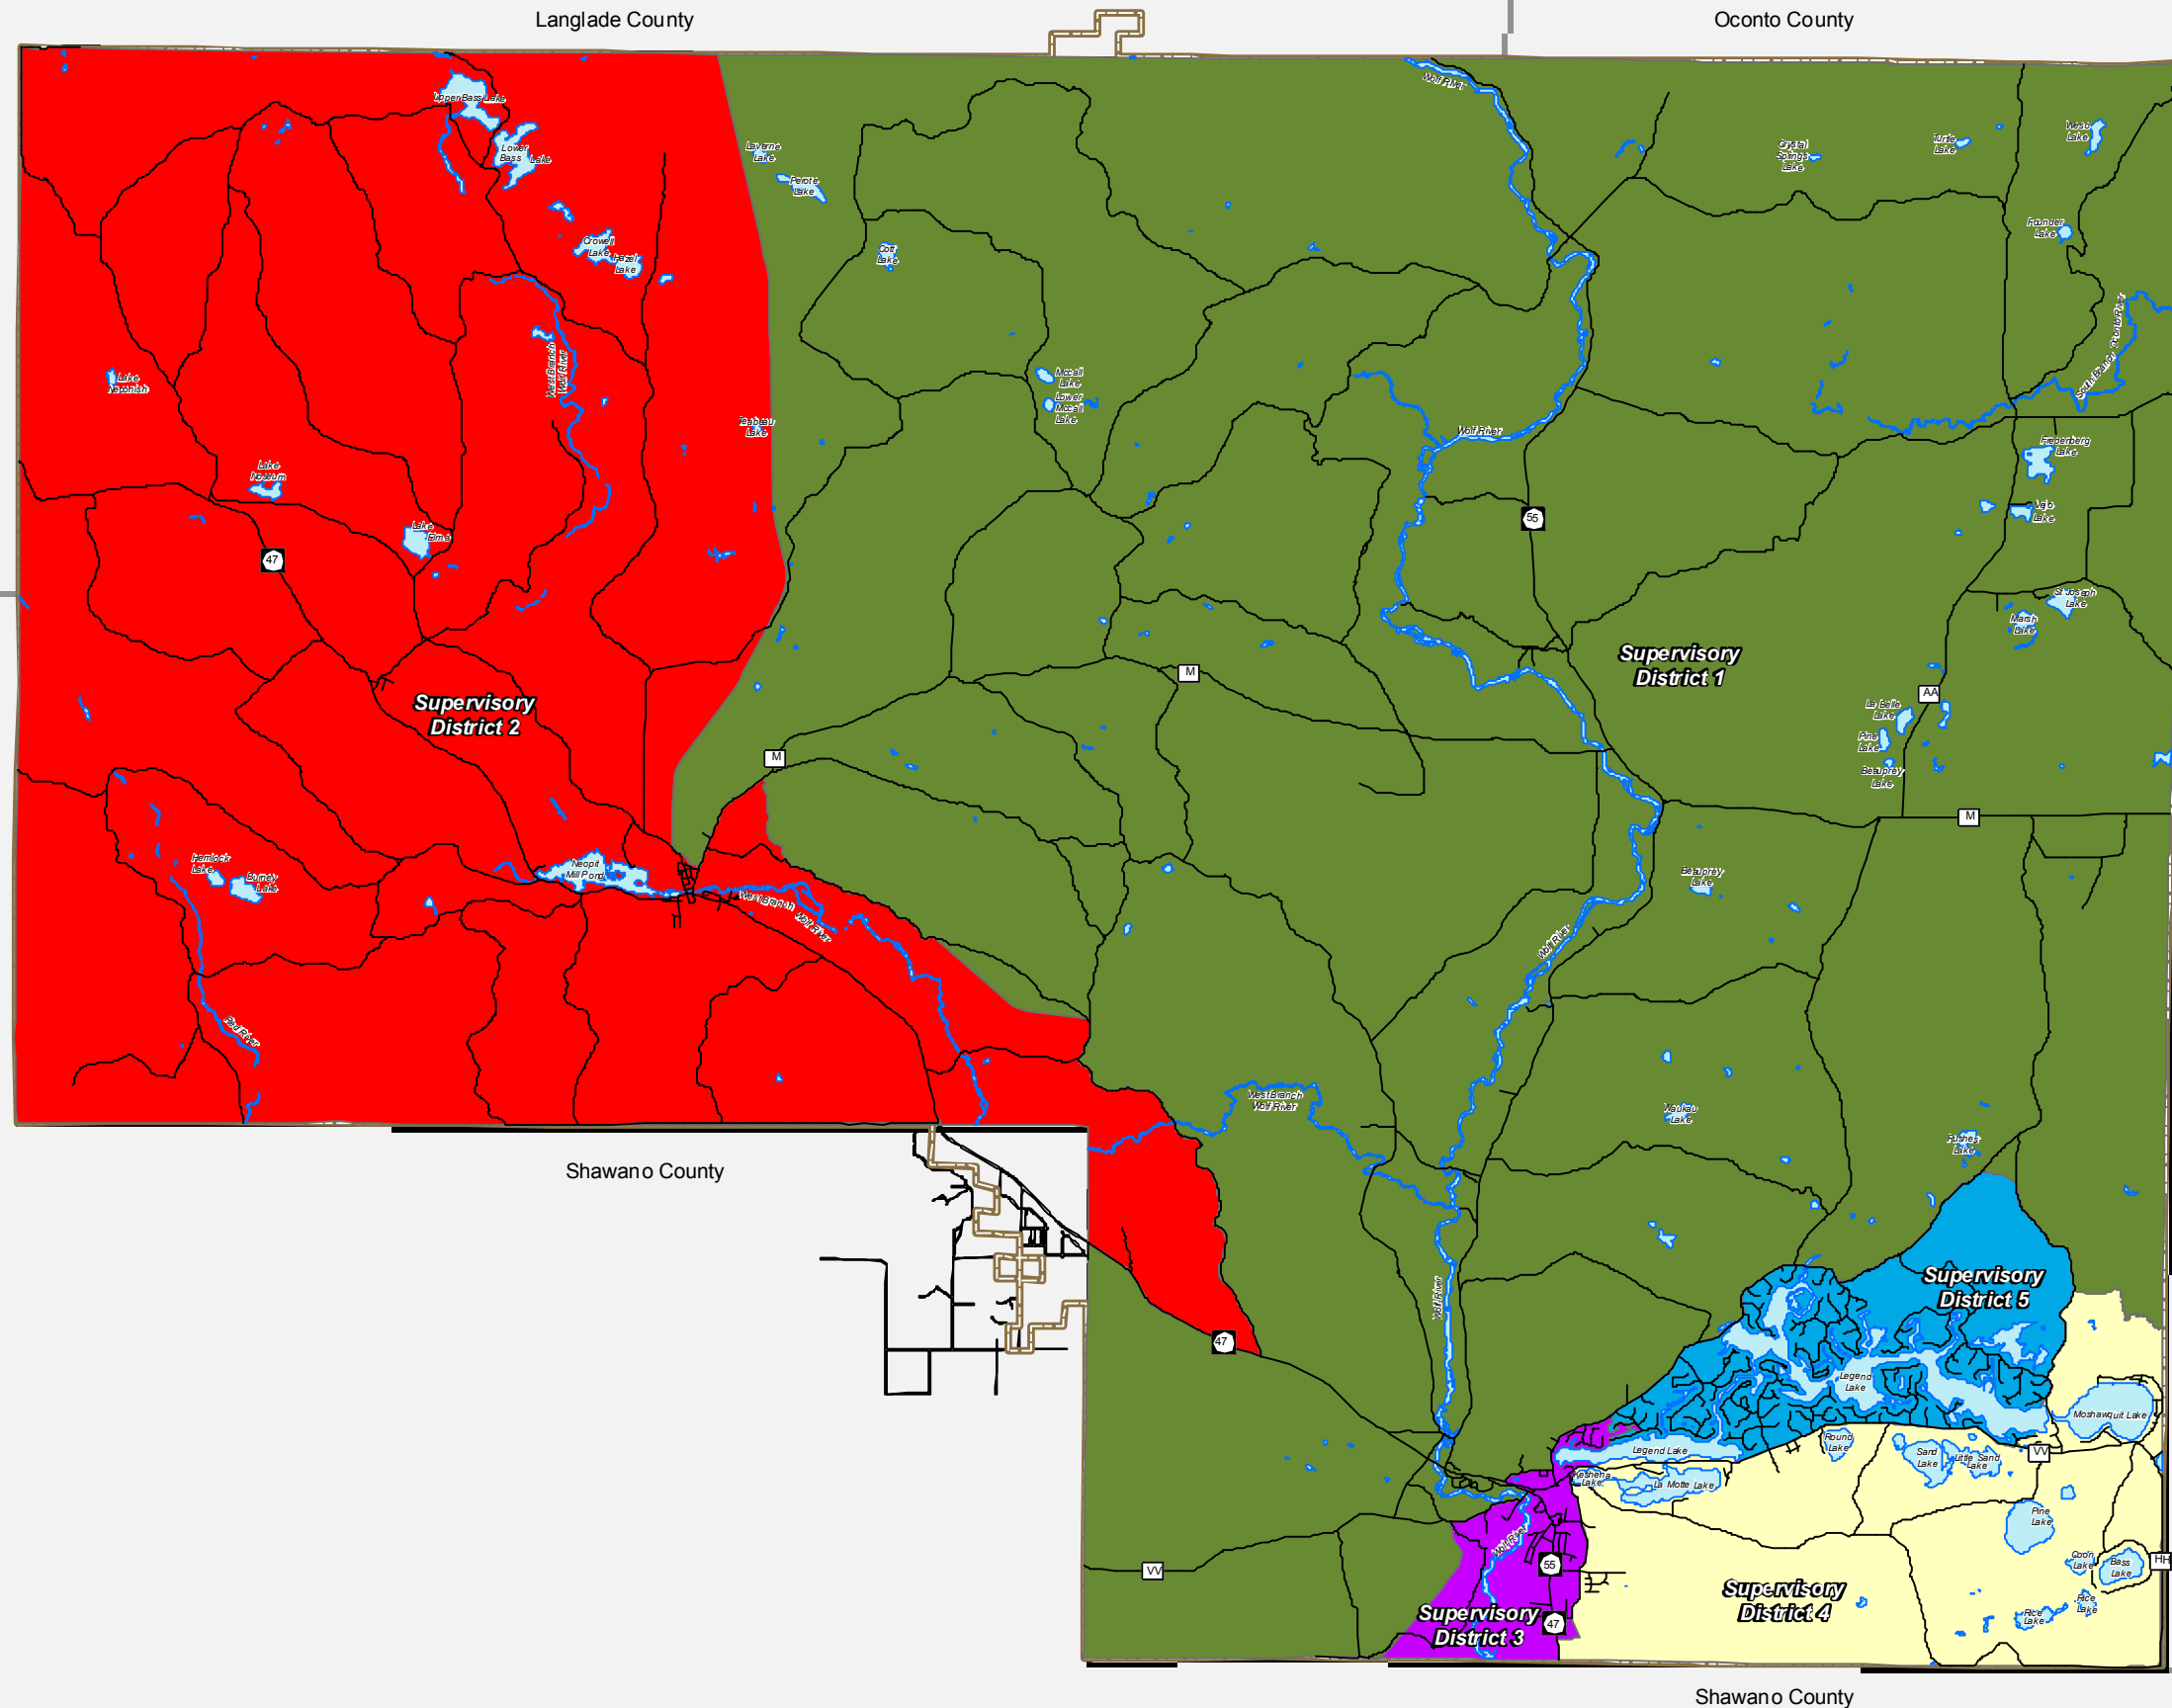

Final Supervisory District Plan Menominee County, Wisconsin

Legend

Supervisory Plan Districts

- Supervisory District 1
- Supervisory District 2
- Supervisory District 3
- Supervisory District 4
- Supervisory District 5
- Reservation Boundary

Source: Supervisory Districts created from the WISE-LR software for the Wisconsin State Legislature. Digital Base Data provided by Menominee County.

This data was created for use by the East Central Wisconsin Regional Planning Commission Geographic Information System. Any other use/application of this information is the responsibility of the user and such use/application is at their own risk. East Central Wisconsin Regional Planning Commission disclaims all liability regarding fitness of the information for any use other than for East Central Wisconsin Regional Planning Commission business.

Prepared By
EAST CENTRAL WISCONSIN
REGIONAL PLANNING COMMISSION
& MENOMINEE COUNTY - August 2011